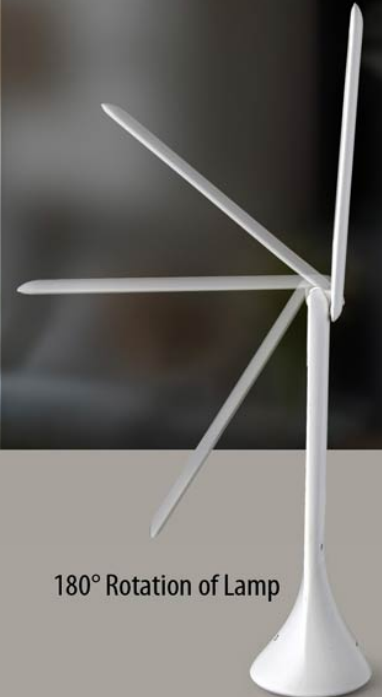

Can be used on table

**'Wave' Table & Wall clock - A 107
(with date, time and temperature)**

Folding COB Desk lamp - E177

with feather touch button (Battery & USB powered)

- Very light and compact design
- Uses more powerful COB for lighting
- 3 brightness modes: Dim, Medium and High
- USB input works with electricity, PC, Laptop and also Power bank
- Dual Power option:
Works on 3 x AA batteries (not included) or USB power (cable included)

Also works through USB

Unique ultra slim design

Feather touch button

180° Rotation of Lamp

POWER PAD

Mouse Pad with USB Hub - C 79
(USB Cable included)

POWER PLUS®

- Desktop accessory suited for all workstations
- Powered up mousepad has a USB hub attached to it
- Can be used to connect pen drives and hard disks or to sync data and charge phones