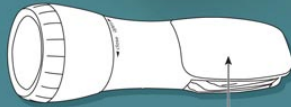

Branding Space