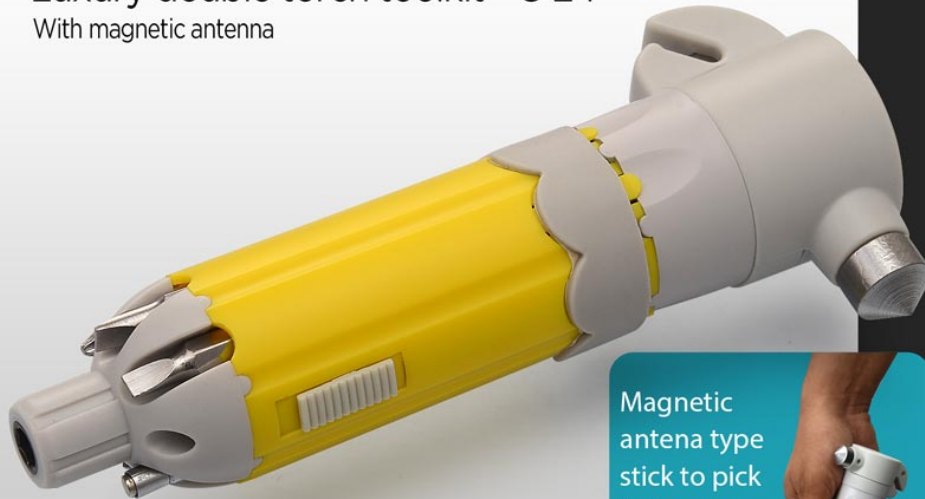

Luxury double torch toolkit - G 24

With magnetic antenna

Glass
Breaking
Hammer

Seat
Belt
Cutter

Just lift the hook
to drag out the tool

Magnetic
antenna type
stick to pick
fallen screws
even in
narrow space

Bright LED torch
to work in dark areas

- 10 feature deluxe toolkit for your car, home and work
- 5 Extra long screwdriver bits made of tempered metal
- Easy lock n release system for screwdriver bits
- Glass breaking hammer and seat belt cutter at the back for car emergencies
- 2 way bright torch: For regular use on one side, and for working in dark on the other side
- Extendable magnetic antenna to pick up metal screws in hard-to-reach places

(+) (+) (+) (-) (-)

5 Majorly Used Screwdrivers