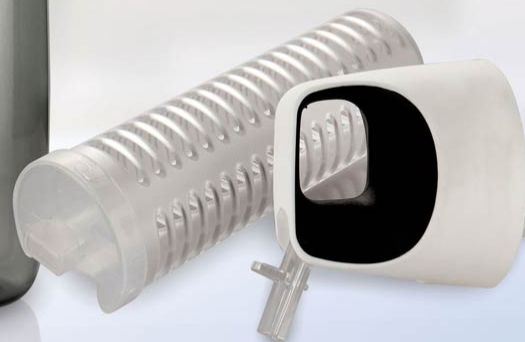

Fruit Infuser Bottle

with Silicon Handle Grip - H 167

- Spacious fruit infuser bottle
- Fold out sipper spout
- Silicon inside handle grip
- Detachable Fruit infuser basket for making vitamin infused & detox water
- Simply place contents inside the basket and fill with water
- Made of Food-safe BPA free Polycarbonate

Capacity : 700 ml (approx)